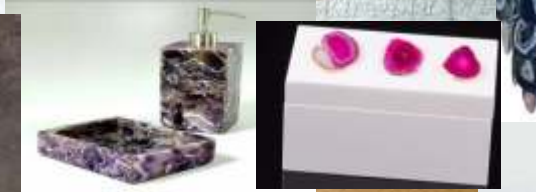

Luxury Home Decor

A range of Luxury home decor products such as Tealight holders, Coasters, Platters, Napkin holders, Hangings, Table Mats, trays, frames & artworks are also expertise of Marquise. Let the eternal wonders of earth beautify your living with our range of Luxury home products.